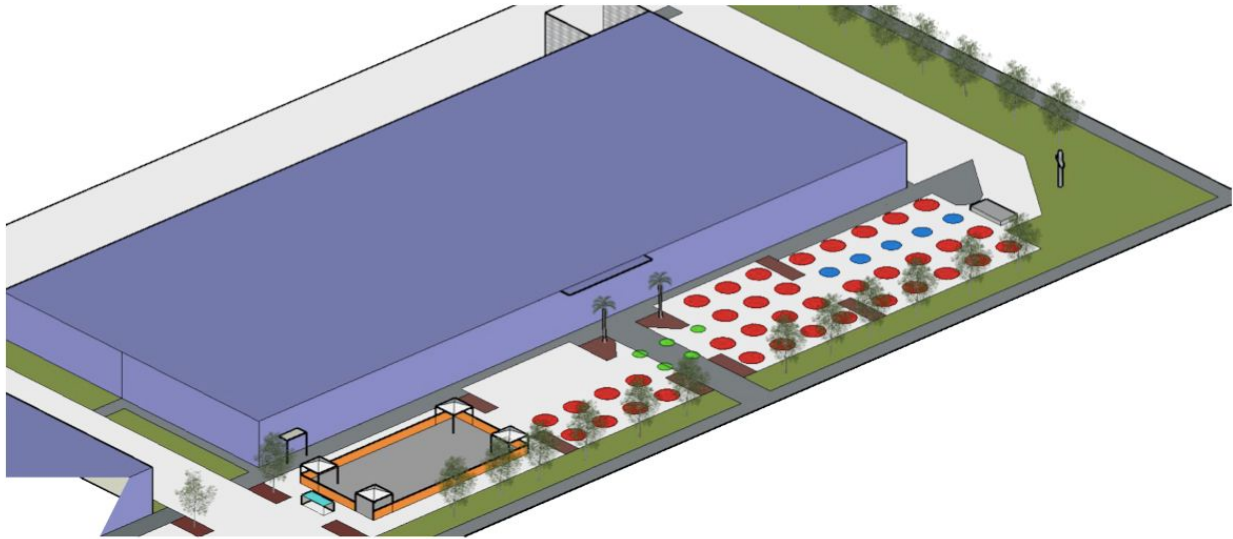

ADVENTURE CHRISTIAN CHURCH - NATOMAS CAMPUS OVERVIEW

ADVENTURE CHRISTIAN CHURCH - NATOMAS AUTO PATH OF TRAVEL