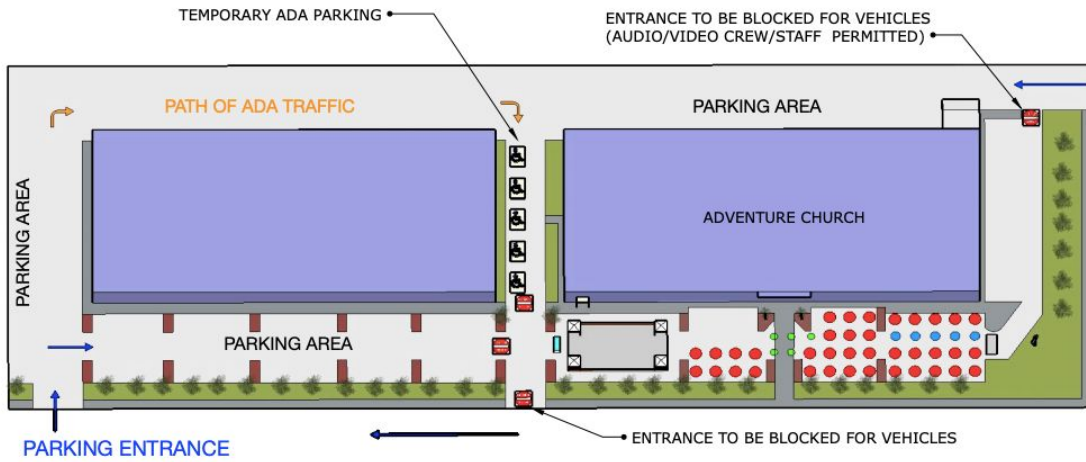

ADVENTURE CHRISTIAN CHURCH - NATOMAS CAMPUS OVERVIEW

ADVENTURE CHRISTIAN CHURCH - NATOMAS AUTO PATH OF TRAVEL