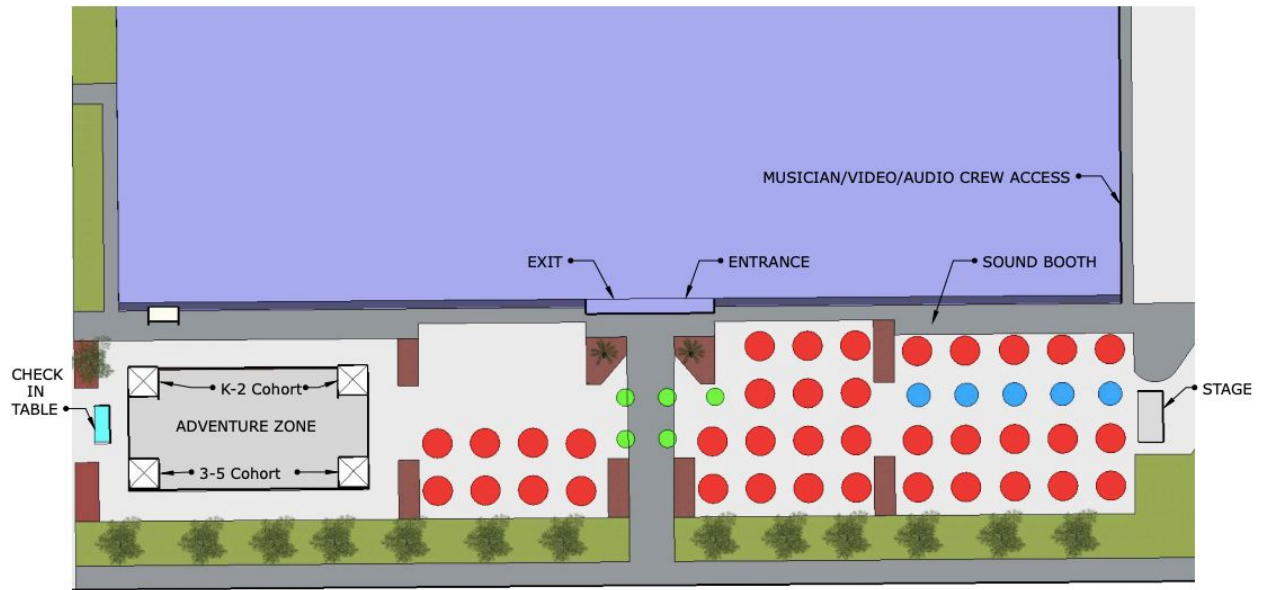

# ADVENTURE CHRISTIAN CHURCH - NATOMAS KEY LOCATIONS

RED CIRCLE 10'(max 4 people), BLUE CIRCLE 8'(max 3 people), GREEN CIRCLE 6' (max 2 people)